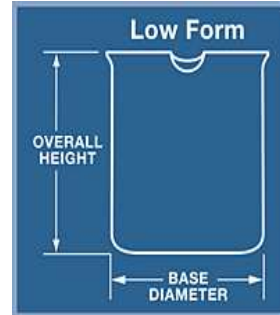

Q/8

QUARTZ BALON ŞİLİFLİ/ŞİLİFSİZ (Quartz Flask)

Sipariş No Order No	Hacim ml Capacity ml
Q / 9 – CCT025	25
Q / 9 – CCT050	50
Q / 9 – CCT100	100
Q / 9 – CCT250	250
Q / 9 – CCT500	500